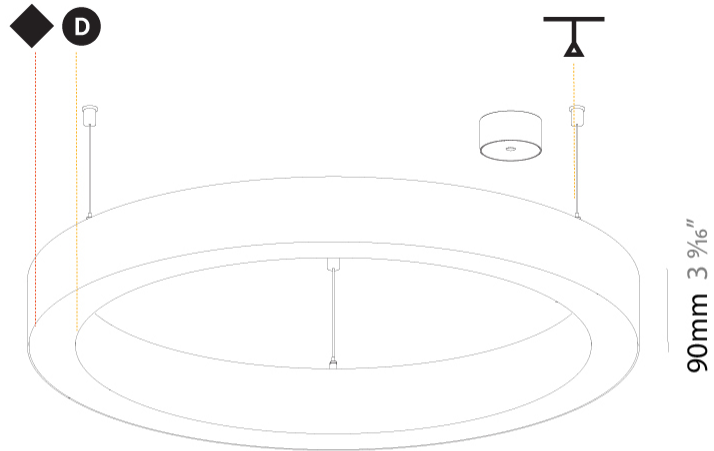

GENERAL

Series: Glorious
 Subseries: Glorious Slim
 Brand: Prolicht
 Division: Architectural
 Mounting Type: Suspension
 Mounting Location: Ceiling
 Subcategory: Ambient

PHYSICAL

Shape: Round
 Diameter (mm): 800
 Diameter (in): 31 1/2
 Height (mm): 90
 Height (in): 3 9/16
 Max. Overall Height (mm): 2090
 Max. Overall Height (in): 82 5/16
 Light Distribution: Direct
 Weight (kg): 6.772
 Weight (lbs): 14.93
 Diffuser: [PMMA - Opal or Micro-Prism](#)
 Fixture Finish: [SSR / BKV / CWI / CRY / HAB / LAG / UFT / ITA / RUA / RUR / MIC / FTG / MYG / TWT / LOD / PUS / FRO / FUP / KIA / POP / BLS / SPG / MEY / GOH / GUM / CHC / COM / ABZ / JAG / OBR / MOS / ROR](#)
 Fixture Material: Aluminum
 Cable Details: 2000mm or 6000mm Transparent Cable

Ø 670mm 26 3/8"

Ø 800mm 31 1/2"

PROJECT
TYPE
SPECIFIER
QUANTITY
DATE

GLORIOUS SLIM SUSPENSION

A300063-

base number	LED Dimming	Color Temperature	Finishes (Diamond)	Diffuser Options	Cable Options
-------------	-------------	-------------------	--------------------	------------------	---------------

GENERAL

Series: Glorious
Subseries: Glorious Slim
Brand: Prolicht
Division: Architectural
Mounting Type: Suspension
Mounting Location: Ceiling
Subcategory: Ambient

PHYSICAL

Shape: Round
Diameter (mm): 800
Diameter (in): 31 1/2
Height (mm): 90
Height (in): 3 9/16
Max. Overall Height (mm): 2090
Max. Overall Height (in): 82 5/16
Light Distribution: Direct / Indirect
Weight (kg): 8.128
Weight (lbs): 17.92
Diffuser: PMMA - Opal or Micro-Prism
Fixture Finish: SSR / BKV / CWI / CRY / HAB / LAG / UFT / ITA / RUA / RUR / MIC / FTG / MYG / TWT / LOD / PUS / FRO / FUP / KIA / POP / BLS / SPG / MEY / GOH / GUM / CHC / COM / ABZ / JAG / OBR / MOS / ROR
Fixture Material: Aluminum
Cable Details: 2000mm or 6000mm Transparent Cable